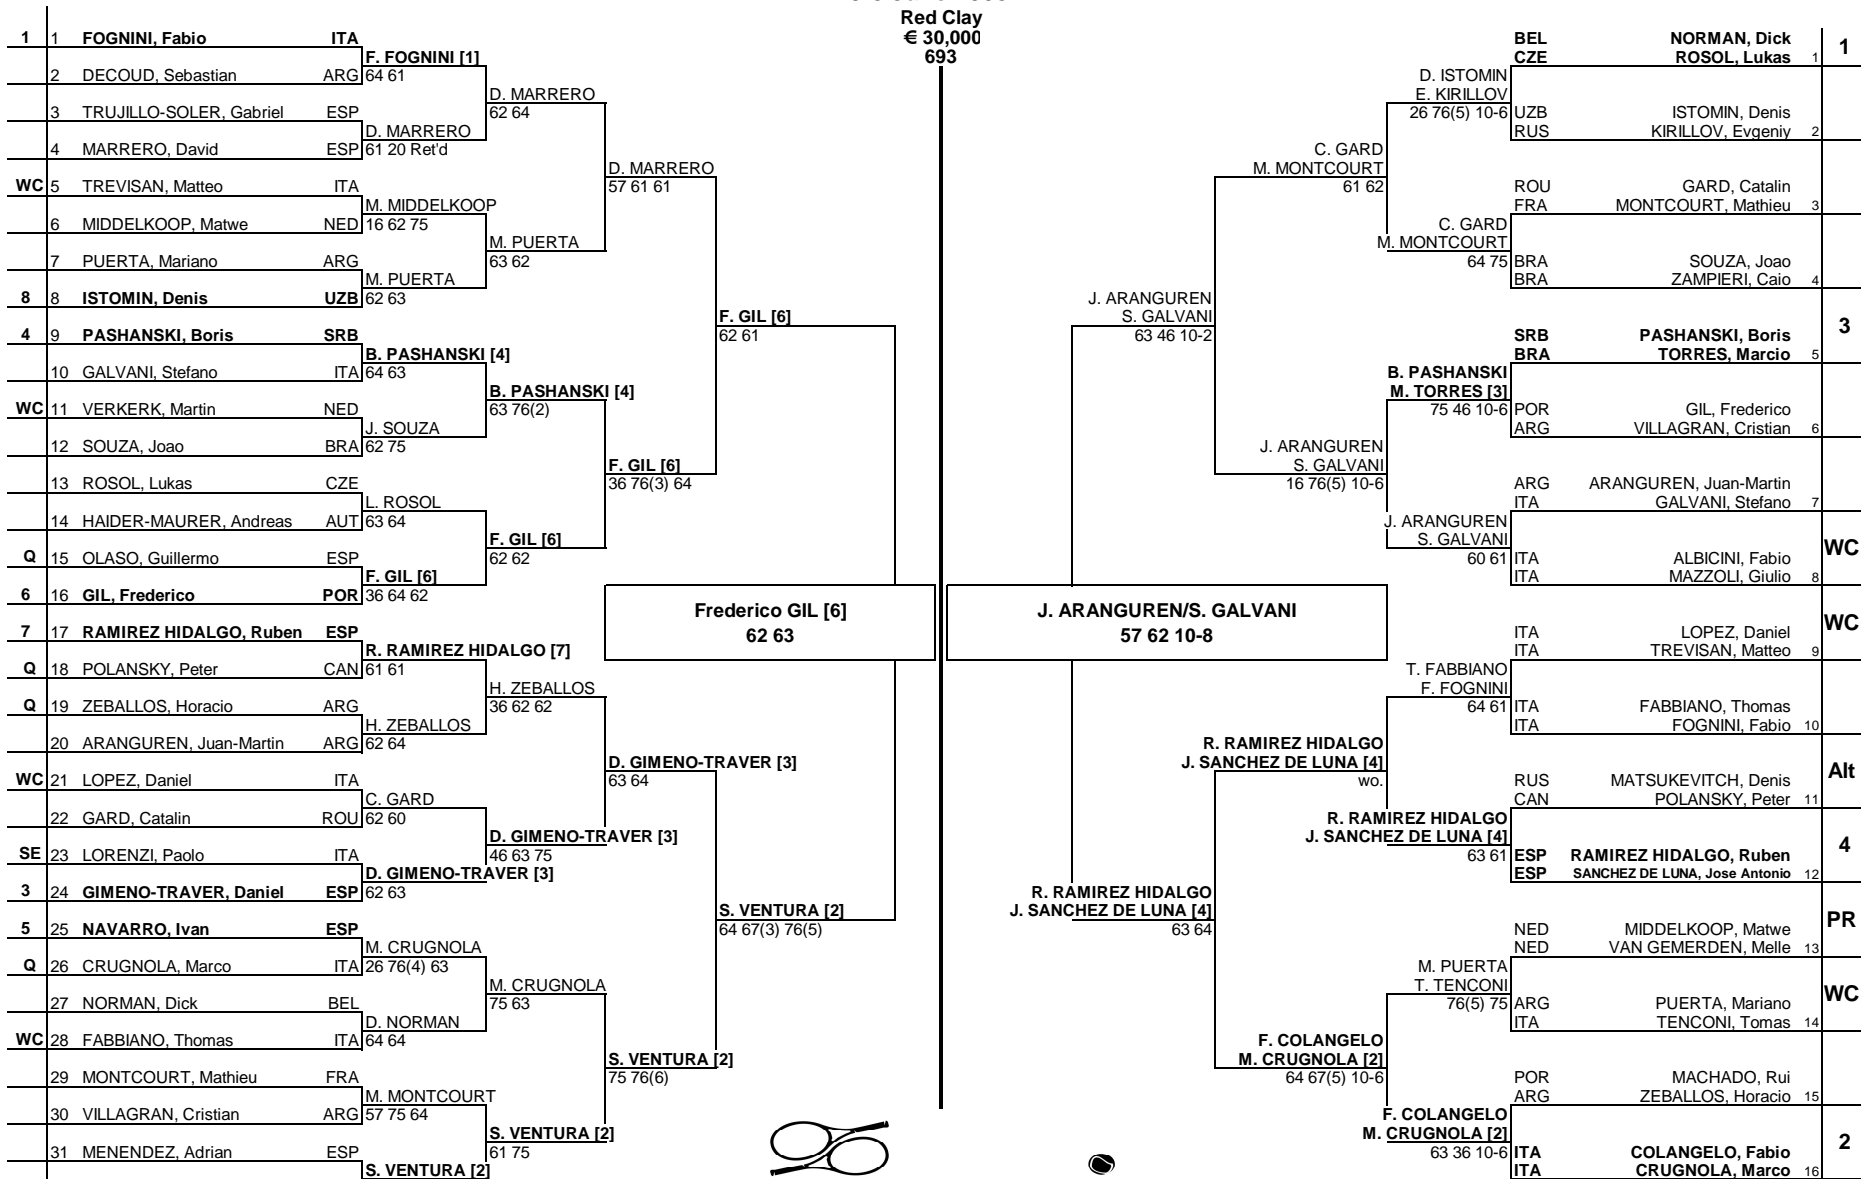

MAIN DRAW SINGLES

MEMORIAL A. MANFREDINI
Sassuolo, Italy
3-8 June 2008

MAIN DRAW DOUBLES

SASSUOLO CHALLENGER

Seeded Players		Rank	Prize Money	Pts.	Lucky Losers
1	FOGNINI, Fabio	89	Winner € 4,300	55	
2	VENTURA, Santiago	91	Finalist € 2,500	38	
3	GIMENO-TRAVER, Daniel	98	Semi-Finalist € 1,500	24	
4	PASHANSKI, Boris	105	Quarter-Finalist € 875	13	
5	NAVARRO, Ivan	120	2nd Round € 530	5	Trujillo-Soler, Gabriel - Retirement
6	GIL, Federico	134	1st Round € 310	0	
7	RAMIREZ HIDALGO, Ruben	140	Last Direct Acceptance		
8	ISTOMIN, Denis	152	Marrero, David 268		

Seeded Players		Rank	Prize Money (Per Team)	Pts.	Alternates
1	D. Norman / L. Rosol	349	Winner € 1,900	55	D. Matsukevitch / P. Polansky
2	F. Colangelo / M. Crugnola	445	Finalist € 1,100	38	
3	B. Pashanski / M. Torres	453	Semi-Finalist € 650	24	
4	R. Ramirez Hidalgo / J. Sanchez de Luna	487	Quarter-Finalist € 400	13	
			First Round € 200	0	D. Gimeno Traver / I. Navarro
Carmelo Di Dio		Last Direct Acceptance			
		Souza, J/Zampieri, C. 467			
ATP Supervisor					